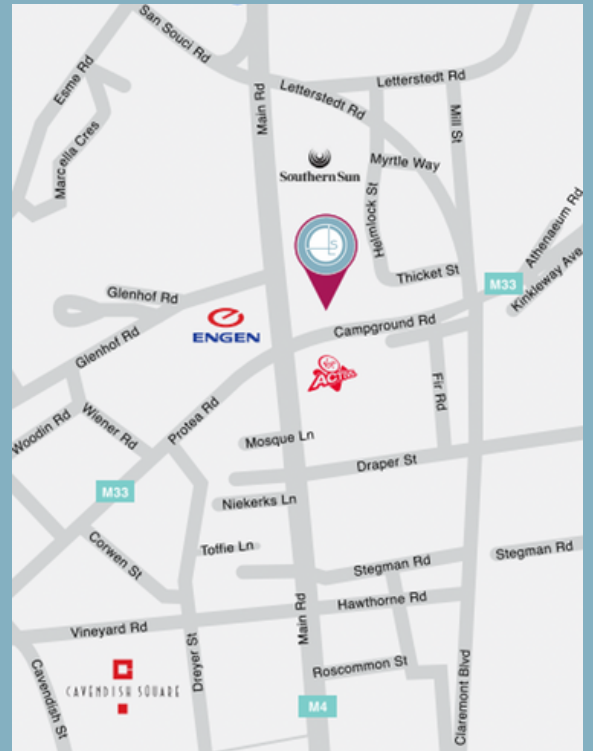

SMITH and
van LIEROP | ADVANCED
RESTORATIVE
DENTISTRY

Newlands on Main, Piazza Level,
Letterstedt House.
Main Road, Newlands.

**WE ARE
HERE**

#NOM

HOW TO FIND US

We are situated in the Newlands on Main building, on the corner of Main Road and Campground Road in Newlands. Entrance on Main Road only. We have free visitor's parking.

FROM CLAREMONT

Approaching from protea Rd. with cavendish on your right turn left into main Rd. past the Engen. Make a legal U-turn at the next set of robots and follow the directions outlined below...

FROM CAPE TOWN

Driving along Main Road towards Wynberg. You will pass the Southern Sun Hotel on your left.

We are situated in the next building (Newlands on Main). The ramp towards the visitor's parking is just after the Southern Sun Hotel.

**Open In
Google Maps**

TURN LEFT

PARK WALK UP

WE ARE HERE