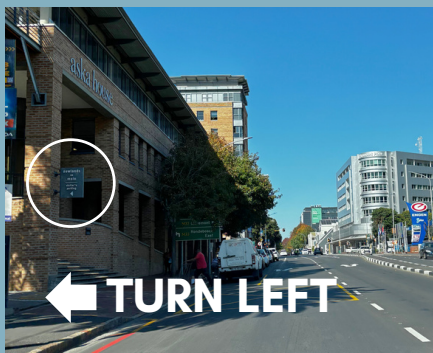

SMITH and
van LIEROP | ADVANCED
RESTORATIVE
DENTISTRY

Newlands on Main, Piazza Level,
Letterstedt House.
Main Road, Newlands.

**WE ARE
HERE**

#NOM

HOW TO FIND US

We are situated in the Newlands on Main building, on the corner of Main Road and Campground Road in Newlands. Entrance on Main Road only. We have free visitor's parking.

FROM CLAREMONT

Approaching from protea Rd. with cavendish on your right turn left into main Rd. past the Engen. Make a legal U-turn at the next set of robots and follow the directions outlined below...

FROM CAPE TOWN

Driving along Main Road towards Wynberg. You will pass the Southern Sun Hotel on your left.

We are situated in the next building (Newlands on Main). The ramp towards the visitor's parking is just after the Southern Sun Hotel.

Turn left onto the ramp, you will find visitors parking at the top. We are on the piazza level of the building.

Walk up from the steps straight across the piazza towards the practice. We are situated in the far left corner.

**Open In
Google Maps**

TURN LEFT

PARK WALK UP

WE ARE HERE